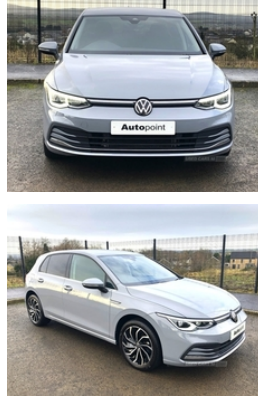

Volkswagen Golf 1.5 TSI Style Edition 5dr | Jan 2023

£21,990

LOW MILEAGE AND GREAT COLOUR - MOONSTONE GREY !!

Miles:	12500
Fuel Type:	Petrol
Transmission:	Manual
Colour:	Grey
Engine Size:	1498
Tax Band:	Petrol/Diesel (£190 p/a)
Body Style:	Hatchback
Insurance group:	19E
Reg:	VE72XFW

- # MOONSTONE GREY METALLIC PAINTWORK
- # BLACK CLOTH & VELOUR INTERIOR
- # 17" TWO TONE ALLOY WHEELS
- # APPLE CARPLAY & ANDROID AUTO
- # WIRELESS MOBILE CHARGING PAD
- # LED AUTO HEADLIGHTS
- # FRONT & REAR PARKING SENSORS WITH VISUAL DISPLAY
- # CRUISE CONTROL