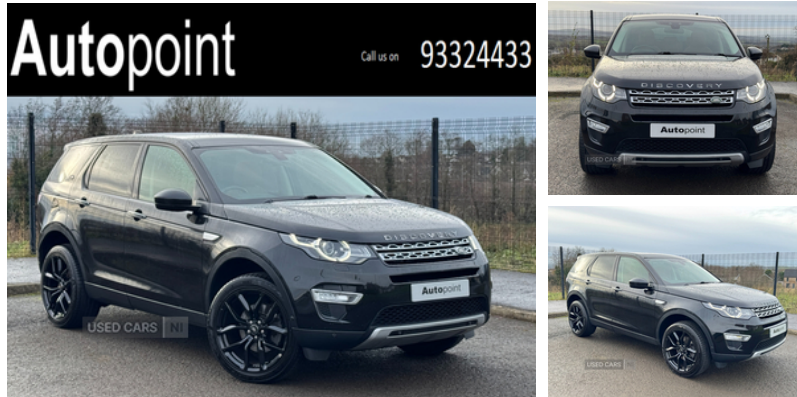

**Land Rover Discovery Sport 2.0 TD4 180 HSE
Luxury 5dr Auto | Sep 2017**

£13,495

7 SEATS + PANORAMIC GLASS ROOF + NEW TIMING CHAIN FITTED

Miles:	89000
Fuel Type:	Diesel
Transmission:	Automatic
Colour:	Black
Engine Size:	1999
CO2 Emission:	139
Tax Band:	Petrol/Diesel (£190 p/a)
Body Style:	Estate
Insurance group:	30E
Reg:	LF67XMD

Technical Specs

DIMENSIONS	
Length:	4599mm
Width:	2069mm
Height:	1724mm
Seats:	7
Luggage Capacity (Seats Up):	981L
Gross Weight:	2660KG
Max. Loading Weight:	776KG
PERFORMANCE & ECONOMY	
Fuel Consum. (Urban Cold):	44.8MPG
Fuel Consum. (Extra Urban):	60.1MPG
Fuel Consum. (Combined):	53.3MPG
Fuel Tank Capacity:	54L
Number Of Gears:	9 SPEED
Top Speed:	117MPH
Engine Power BHP:	177BHP